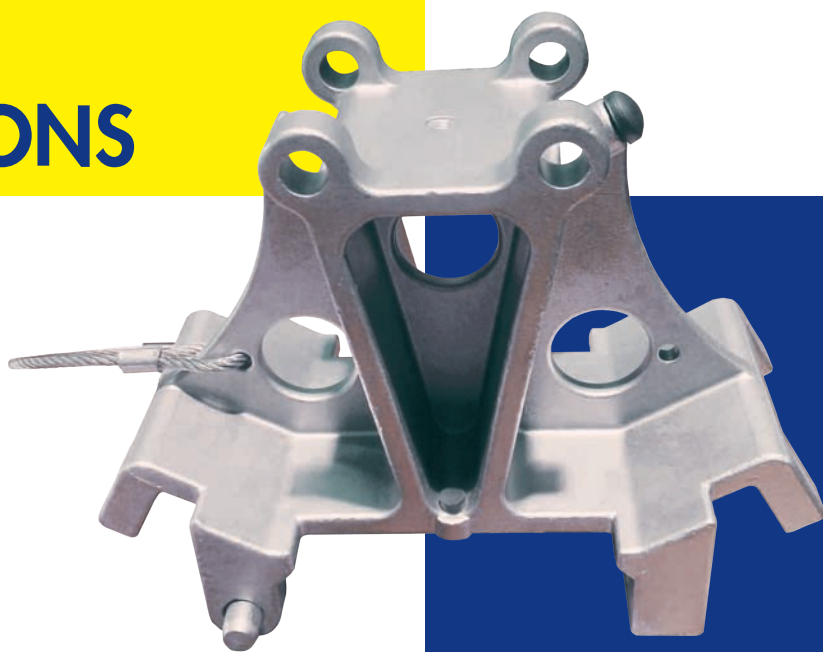

MOUNTING OPTIONS

DOUBLE U-BOLT

- Urethane protection available
- Custom built to any size pipe

CABLE LOCK

- Custom built based on cable size
- 316-L Stainless Steel

SADDLE BRACKETS

- 4" - 8.5" with custom sizes available
- 316-L Stainless Steel
- Modular interface

7108 West Little York Road
Houston, Texas 77040

713.871.8020

sales@ABCOSubsea.com

ABCOSubsea.com

MOUNTING OPTIONS

Y-BRACKET

- Holds two clamps
- 316-L Stainless Steel
- Modular interface with all standard ABCO Subsea

DOUBLE ADAPTER BRACKET

ADAPTER BRACKET