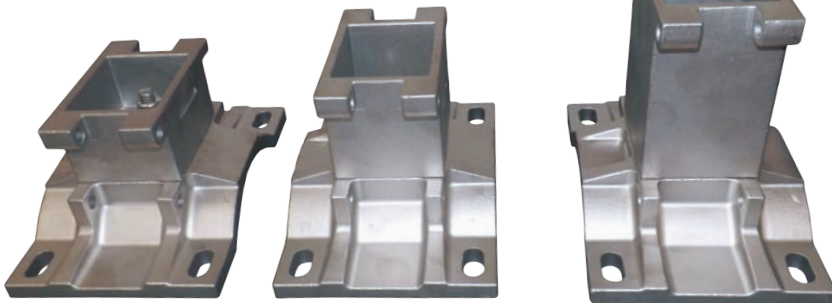

MOUNTING OPTIONS

DOUBLE U-BOLT

- Urethane protection available
- Custom built to any size pipe

CABLE LOCK

- Custom built based on cable size
- 316-L Stainless Steel

SADDLE BRACKETS

- 4" - 8.5" with custom sizes available
- 316-L Stainless Steel
- Modular interface

7108 West Little York Road
Houston, Texas 77040

713.871.8020

sales@ABCOSubsea.com

ABCOSubsea.com

MOUNTING OPTIONS

Y-BRACKET

- Holds two clamps
- 316-L Stainless Steel
- Modular interface with all standard ABCO Subsea

DOUBLE ADAPTER BRACKET

ADAPTER BRACKET