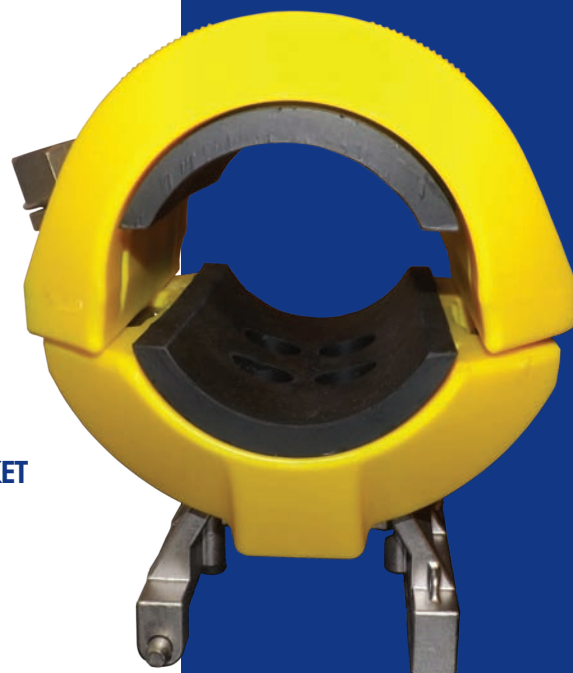

MOUNTING OPTIONS

DOUBLE U-BOLT

- Urethane protection available
- Custom built to any size pipe

CABLE LOCK

- Custom built based on cable size
- 316-L Stainless Steel

SADDLE BRACKETS

- 4" - 8.5" with custom sizes available
- 316-L Stainless Steel
- Modular interface

7108 West Little York Road
Houston, Texas 77040

713.871.8020

sales@ABCOSubsea.com

ABCOSubsea.com

MOUNTING OPTIONS

Y-BRACKET

- Holds two clamps
- 316-L Stainless Steel
- Modular interface with all standard ABCO Subsea

DOUBLE ADAPTER BRACKET

ADAPTER BRACKET