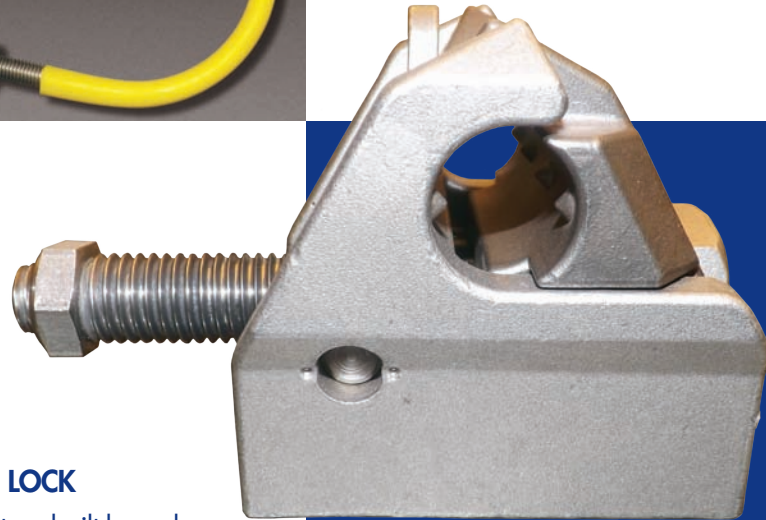

MOUNTING OPTIONS

DOUBLE U-BOLT

- Urethane protection available
- Custom built to any size pipe

CABLE LOCK

- Custom built based on cable size
- 316-L Stainless Steel

SADDLE BRACKETS

- 4" - 8.5" with custom sizes available
- 316-L Stainless Steel
- Modular interface

7108 West Little York Road
Houston, Texas 77040

713.871.8020

sales@ABCOSubsea.com

ABCOSubsea.com

MOUNTING OPTIONS

Y-BRACKET

- Holds two clamps
- 316-L Stainless Steel
- Modular interface with all standard ABCO Subsea

DOUBLE ADAPTER BRACKET

ADAPTER BRACKET